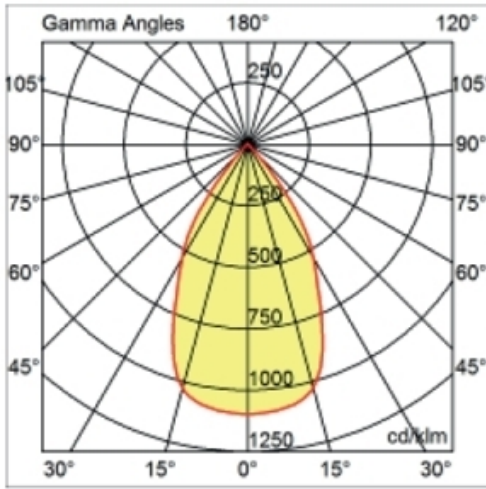

DIXIT RA11 RECESSED

A56020-

PROJECT	
TYPE	
SPECIFIER	
QUANTITY	
DATE	

RA 11 DIXIT LED 12W 1700LM 3000K				R:100%		I.Max:1096 Cd/Klm					
H[m]	D[m]	Max lux	Med lux	Alpha=55°		H[m]	D[m]	Max lux	Med lux	Beta=55°	
1.00	1.13	1658	898			1.00	1.13	1658	898		
2.00	2.26	415	224			2.00	2.26	415	224		
3.00	3.38	184	100			3.00	3.38	184	100		
4.00	4.51	104	56			4.00	4.51	104	56		
5.00	5.64	66	36			5.00	5.64	66	36		

	DP	DV	
Dimming	Phase	0-10V	
Color Temperature	27K 30K 35K 40K		K°
	2700K 3000K 3500K 4000K		

Order Example **L5XXXXXX-DV-30K**

0-10V 3000K