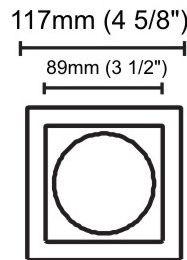

GENERAL

Series: Dixit
Subseries: Dixit RA11
Brand: Ivela
Division: Architectural
Mounting Type: Recessed
Mounting Location: Ceiling
Subcategory: Downlight

PHYSICAL

Shape: Square
Length (mm): 117
Length (in): 4 5/8
Width (mm): 117
Width (in): 4 5/8
Height (mm): 73
Height (in): 2 7/8
Min. Recessing Depth (mm): 113
Min. Recessing Depth (in): 4 1/2
Light Distribution: Direct
Weight (kg): 0.7
Weight (lbs): 1.54
Diffuser: Clear Polycarbonate
Fixture Finish: MWH
Fixture Material: Aluminum Die Cast
Cut-out Measurements: 100mm / 3 15/16"

ELECTRICAL

Lamp Type: LED
Total Output Wattage (W): 12 / 18 / 26
Dimming: Tri-Mode (Non-Dimming and Phase Dimming (120Vac only) and 0-10V Dimming)
Driver Included: No
Driver Location: Recessed Housing
Driver Type: Constant Current - Universal
Driver Class: Class 2
Input Voltage (V): 120 - 277
Constant Current (MA): 350 / 500 / 700

LED

Number of LEDs: 1
Color Temperature (°K): 2700 / 3000 / 4000
Max. Delivered Lumen (lm): 1513 - 1602 / 2092 - 2180 / 2759 - 2848
CRI: >85 CRI
Efficiency (%): 89
Lamp Life (hrs): 50000
Upon Request: 3500K upon request

OPTICAL

Optic°: 55
Adjustability: Fixed
Upon Request: Optic 12° or 30° (mirror-metallized) / 70° (white)

RATINGS AND CERTIFICATIONS

Certified By: Certified for North American Standards
IP rating: IP43
IK Rating: IK08
Glare Rating: ≤ 19