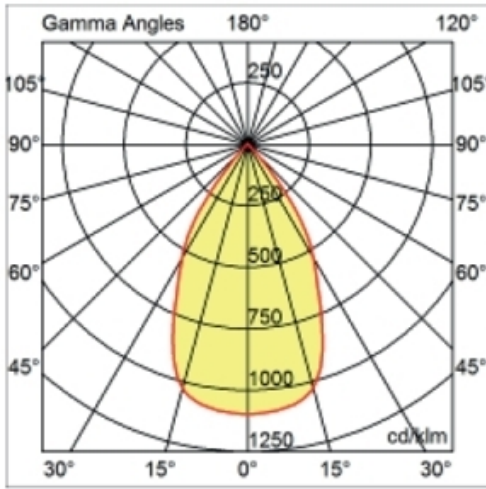

DIXIT RA11 RECESSED

A56032-

PROJECT	
TYPE	
SPECIFIER	
QUANTITY	
DATE	

RA 11 DIXIT LED SOFT 12W 1700 lm 3000K					R:100%		I.Max:1293 Cd/Klm			
H[m]	D[m]	Max lux	Med lux	Alpha=54°	H[m]	D[m]	Max lux	Med lux	Beta=54°	
1.00	1.02	1913	1003		1.00	1.02	1913	1003		
2.00	2.04	478	251		2.00	2.04	478	251		
3.00	3.06	213	111		3.00	3.06	213	111		
4.00	4.08	120	63		4.00	4.08	120	63		
5.00	5.10	77	40		5.00	5.10	77	40		

Dimming	DP	DV	
	Phase	0-10V	
Color Temperature	27K	30K	35K
	2700K	3000K	3500K

Order Example **K°**

L5XXXXXX-DV-30K

0-10V **3000K**