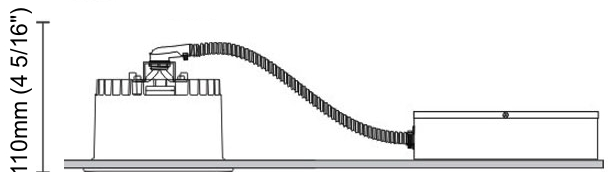

GENERAL

Series: Dixit
Subseries: Dixit RA11
Brand: Ivela
Division: Architectural
Mounting Type: Recessed
Mounting Location: Ceiling
Subcategory: Downlight

PHYSICAL

Shape: Round
Diameter (mm): 110
Diameter (in): 4 ⁵/₁₆
Height (mm): 70
Height (in): 2 ⁷/₁₆
Min. Recessing Depth (mm): 110
Min. Recessing Depth (in): 4 ¹⁵/₁₆
Light Distribution: Direct
Weight (kg): 0.6
Weight (lbs): 1.32
Diffuser: Clear Polycarbonate
Fixture Finish: MWH
Fixture Material: Aluminum Die Cast
Cut-out Measurements: 100mm / 3 15/16"

ELECTRICAL

Lamp Type: LED
Total Output Wattage (W): 12 / 18 / 26
Dimming: Tri-Mode (Non-Dimming and Phase Dimming (120Vac only) and 0-10V Dimming)
Driver Included: No
Driver Location: Recessed Housing
Driver Type: Constant Current - Universal
Driver Class: Class 2
Input Voltage (V): 120 - 277
Constant Current (MA): 350 / 500 / 700

LED

Number of LEDs: 1
Color Temperature (°K): 2700 / 3000 / 4000
Max. Delivered Lumen (lm): 1513 / 2092 / 2759
CRI: >85 CRI
Efficiency (%): 89
Lamp Life (hrs): 50000
Upon Request: 3500K upon request

OPTICAL

Optic°: 55
Adjustability: Fixed
Upon Request: Optic 18° or 30° (mirror-metallized) / 70° (white)

RATINGS AND CERTIFICATIONS

Certified By: Certified for North American Standards
IP rating: IP43
IK Rating: IK08
Glare Rating: ≤ 19