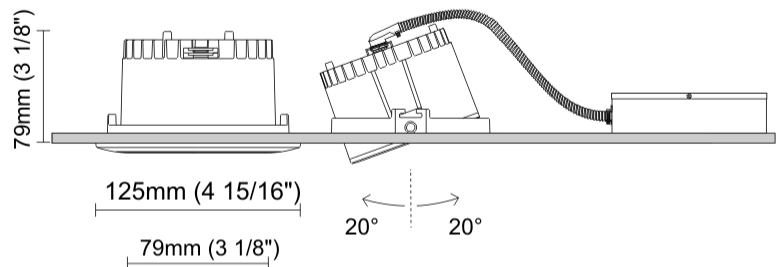

GENERAL

Series: Dixit
Subseries: Dixit RA11
Brand: Ivela
Division: Architectural
Mounting Type: Recessed
Mounting Location: Ceiling
Subcategory: Downlight

PHYSICAL

Shape: Round
Diameter (mm): 125
Diameter (in): 4 ¹⁵/₁₆
Height (mm): 79
Height (in): 3 ¹/₈
Min. Recessing Depth (mm): 119
Min. Recessing Depth (in): 4 ¹¹/₁₆
Light Distribution: Direct
Weight (kg): 0.6
Weight (lbs): 1.32
Diffuser: Clear Polycarbonate
Fixture Finish: MWH
Fixture Material: Aluminum Die Cast
Cut-out Measurements: 116mm / 4 9/16"

ELECTRICAL

Lamp Type: LED
Total Output Wattage (W): 12 / 18 / 26
Dimming: Tri-Mode (Non-Dimming and Phase Dimming (120Vac only) and 0-10V Dimming)
Driver Included: No
Driver Location: Recessed Housing
Driver Type: Constant Current - Universal
Driver Class: Class 2
Input Voltage (V): 120 - 277
Constant Current (MA): 350 / 500 / 700

LED

Number of LEDs: 1
Color Temperature (°K): 2700 / 3000 / 4000
Max. Delivered Lumen (lm): 1513 - 1602 / 2092 - 2180 / 2759 - 2848
CRI: >85 CRI
Efficiency (%): 89
Lamp Life (hrs): 50000
Upon Request: 3500K upon request

OPTICAL

Optic°: 55
Adjustability: Tilt ±20°
Upon Request: Optic 18° or 30° (mirror-metallized) / 70° (white)

RATINGS AND CERTIFICATIONS

Certified By: Certified for North American Standards
IP rating: IP20
IK Rating: IK08
Glare Rating: ≤ 19

PROJECT	_____
TYPE	_____
SPECIFIER	_____
QUANTITY	_____
DATE	_____